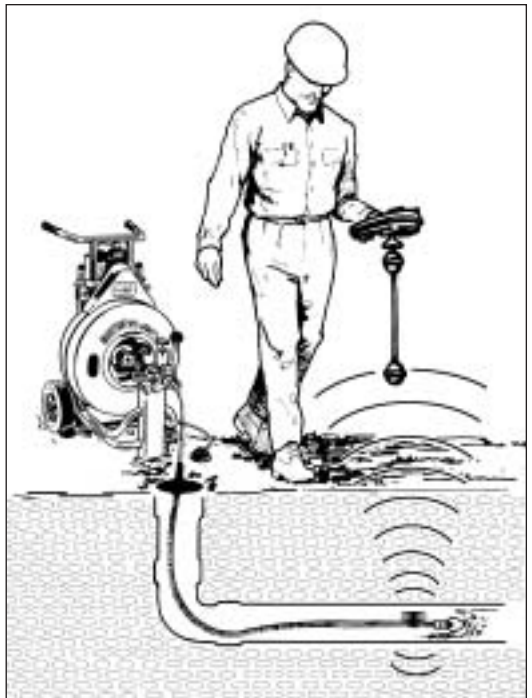

When combined with the NaviTrack™ Locator, this remote transmitter (Battery Sonde) allows fast, easy and accurate locating of underground pipe.

Assists locating in any application by attaching to jettors, cable equipment, or push rods. Its small profile, 1 inch diameter by 3 inches long allows this transmitter to be pushed into your most troubled spots.

**Features**

- **512 Hz Transmit Frequency:** For locating in depths greater than 15 ft.
- **Small Compact Design:** Only 1 inch diameter by 3 inches long and powered by AAA battery
- **Durable and Long Lasting:**
  - Solid Steel Core for added ruggedness
  - Abrasion Resistant Urethane Plastic protects the electronics in the harshest environment
  - Stainless Steel Wear Ring for longer life
- **Easy ON/OFF Activation:** Blinking Red LED when activated

When you need to know the exact location, choose RIDGID Diagnostic Equipment and locate with confidence!

NaviTrack and Remote Transmitter accurately locate problems in the line.

**Ordering Information**